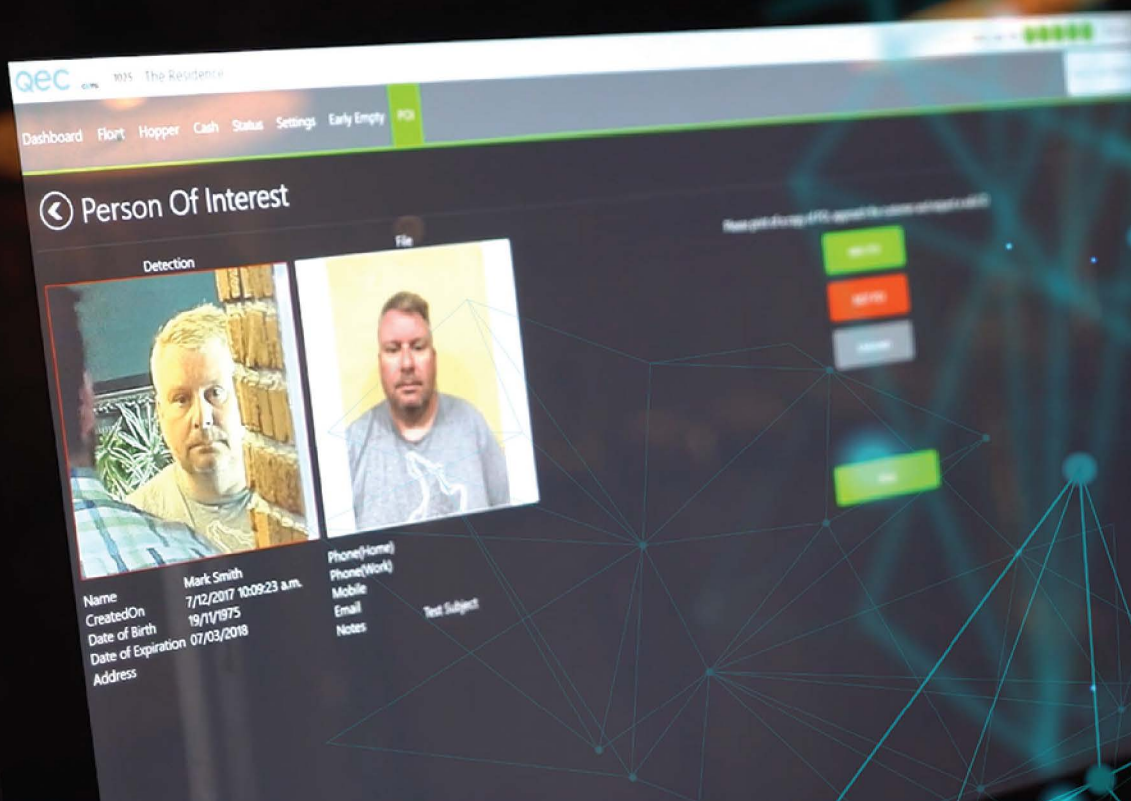

The Guardian

HARDWARE

- **The Guardian QEC Tablet** – installed in the Cashiers Area or behind the Bar
- **The Guardian Electronics** – FR Node, POE Switch, QEC Router, Optional 4G Fail Over Router
- **The Guardian Cameras** – Panasonic Facial Recognition Spec Zoom Camera – Range up to 50m

PRICING

	INITIAL HARDWARE	MONTHLY FEE
2 Camera System	$17,975.28	$445.00
3 Camera System	$21,301.08	$540.00
4 Camera System	$24,626.88	$635.00
5 Camera System	$27,952.68	$730.00
6 Camera System	$31,278.48	$825.00

OPTIONAL UPGRADE

4G Fail Over Router	$1,000.00	$45.00

Price excludes installation and pre-wiring requirements.

To read more about how the systems works, please visit: www.coms.net.nz/the-guardian

Email: info@coms.net.nz
Phone: 1800 324 918
www.coms.net.nz